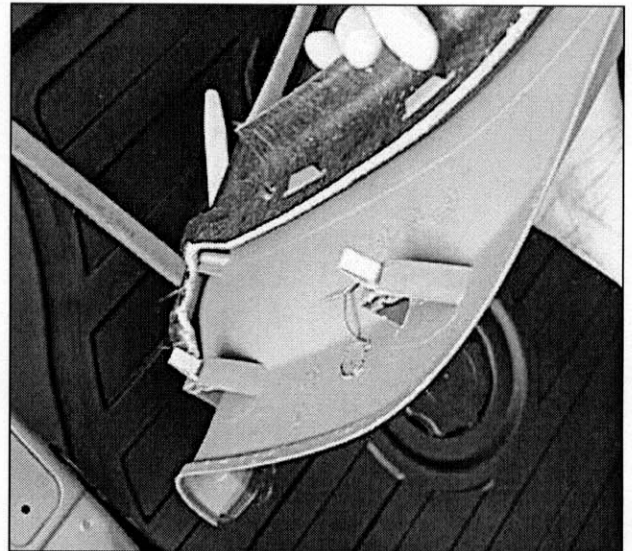

Step#05a

Side clip location. Use trim tools to remove without damaging painted surfaces. Please note, you will need a great amount of effort to pull the panel out. Using the proper tools will make the removal easier.

Step#05b

Side clip location.

Step#05c

Additional clip locations. These will need to be properly aligned when reinstalling. Pull back the side trim enough so that you can access the support bracket. *Do not over bend! This will damage the trim part!*